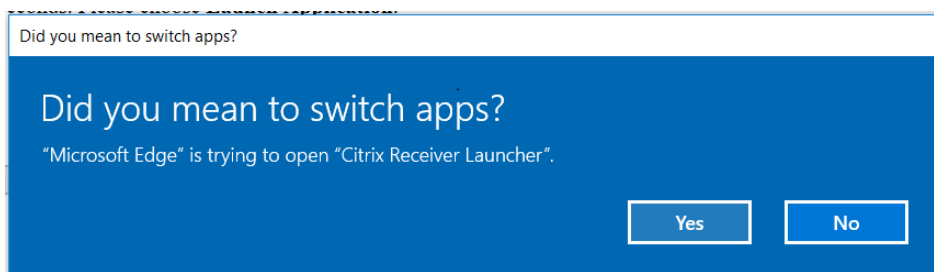

ODH/VS Citrix Tipsheet for the Edge Browser

GO TO <https://vital.odh.ohio.gov/> (SAME ADDRESS)

ENTER CURRENT USER NAME
AS “citrix\[user name]” &
ENTER CURRENT PASSWORD

SELECT “Detect Workspace”

SELECT THE IPHIS/EDRS ICON