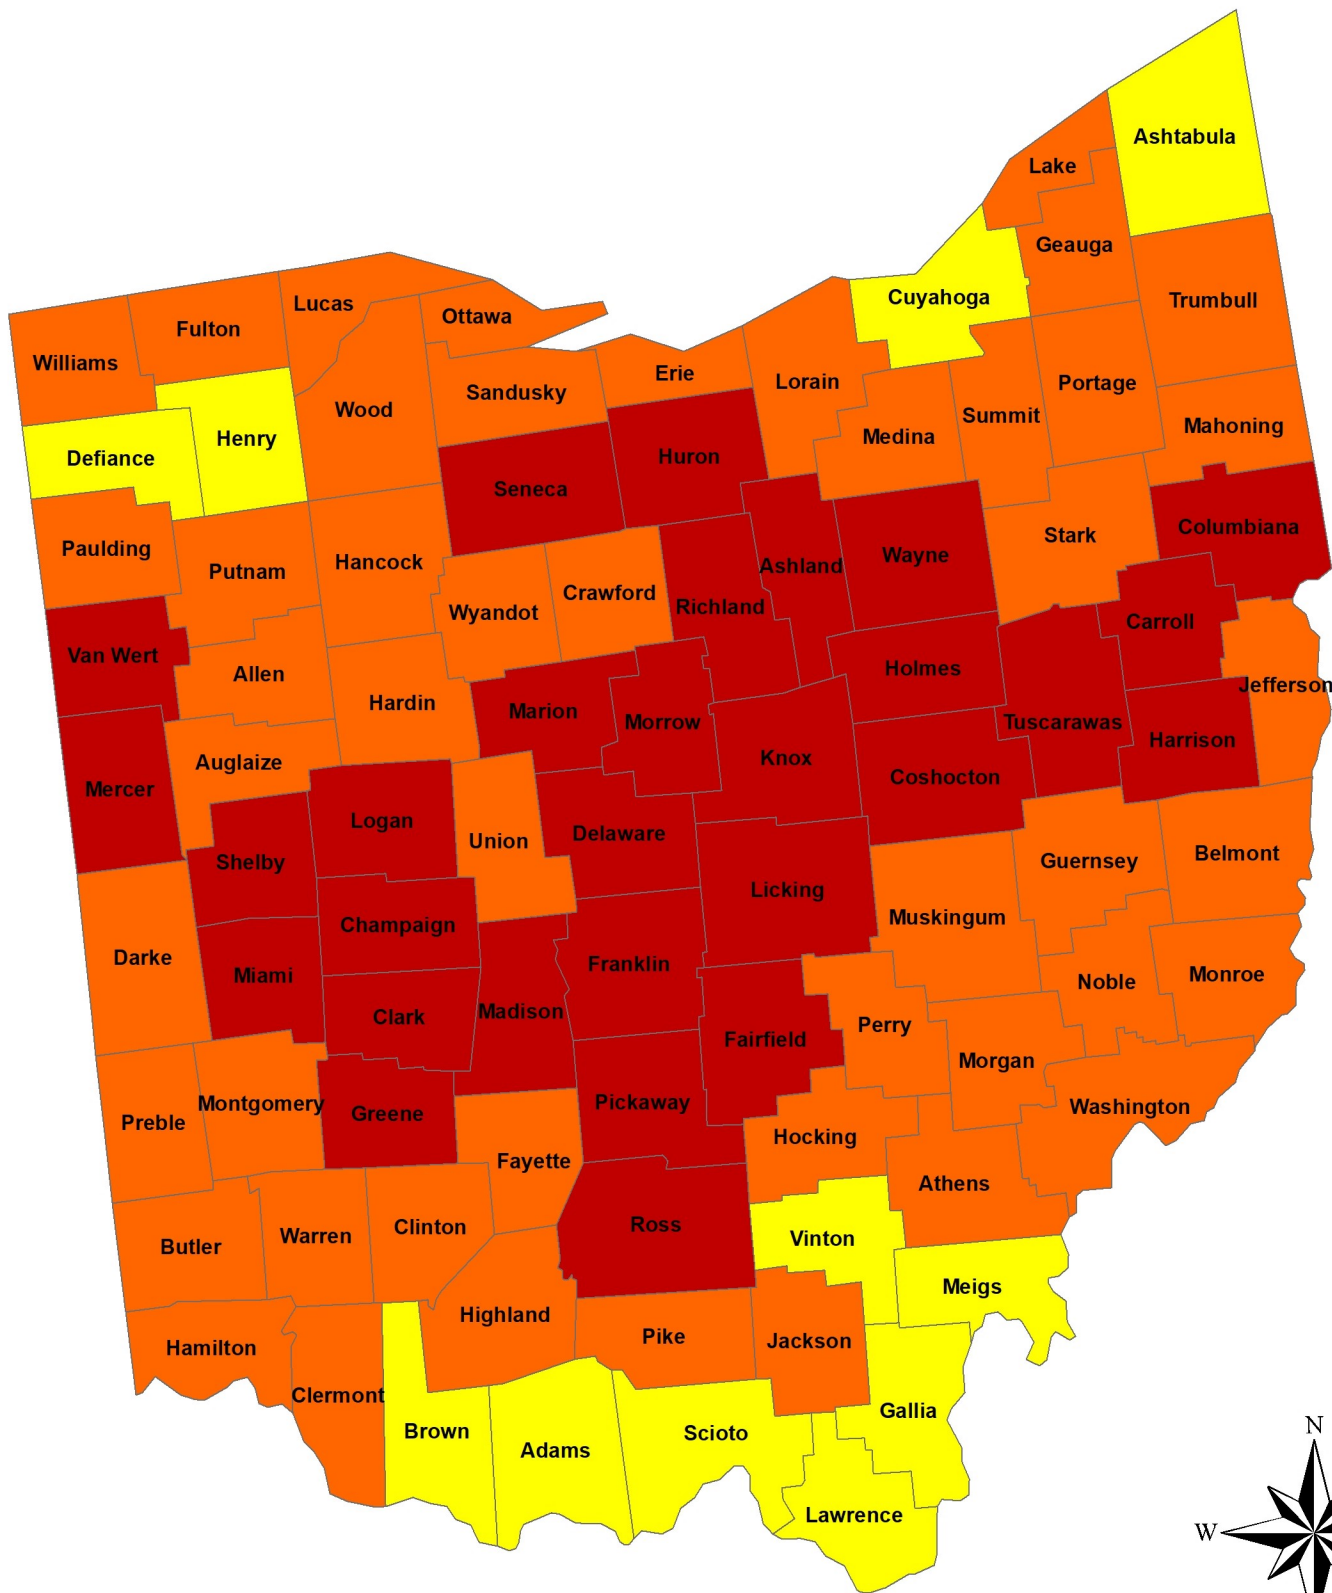

Geometric Mean Indoor Radon Concentrations In Ohio Counties

Geometric Mean Radon Concentration (pCi/l)